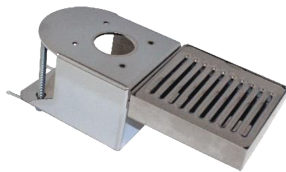

Our solution utilizes a stainless steel .5 micro diffusion stone mounted securely in the keg lid. The diffusion stone carbonates your coffee from the bottom up saving valuable time in the process nitrogenizing your brew. The convenience of the lid mounted diffusion stone allows you to reduce costs by keeping the diffuser "in house" and not shipping it away with your kegged product.

Have a challenging dispensing concept? Let our experienced team create a solution for you!

18L

9L

304 Stainless Steel

QUALITY PRODUCTS YOU CAN TRUST

COFFEE

FAUCETS, DRIP TRAYS & CLAMP ON'S

CBS offers a wide variety of quality 304SS faucets, drip trays & clamp on's. All of our coffee dispensing faucets feature 304SS bodies with SS levers and come with a high polished exterior surface giving you a brilliant finish.