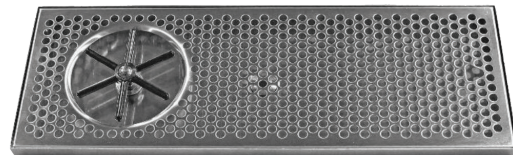

Our solution utilizes a stainless steel .5 micro diffusion stone mounted securely in the keg lid. The diffusion stone carbonates your coffee from the bottom up saving valuable time in the process nitrogenizing your brew. The convenience of the lid mounted diffusion stone allows you to reduce costs by keeping the diffuser "in house" and not shipping it away with your kegged product.

Have a challenging dispensing concept? Let our experienced team create a solution for you!

18L

9L

304 Stainless Steel

QUALITY PRODUCTS YOU CAN TRUST

COFFEE

FAUCETS, DRIP TRAYS & CLAMP ON'S

CBS offers a wide variety of quality 304SS faucets, drip trays & clamp on's. All of our coffee dispensing faucets feature 304SS bodies with SS levers and come with a high polished exterior surface giving you a brilliant finish.