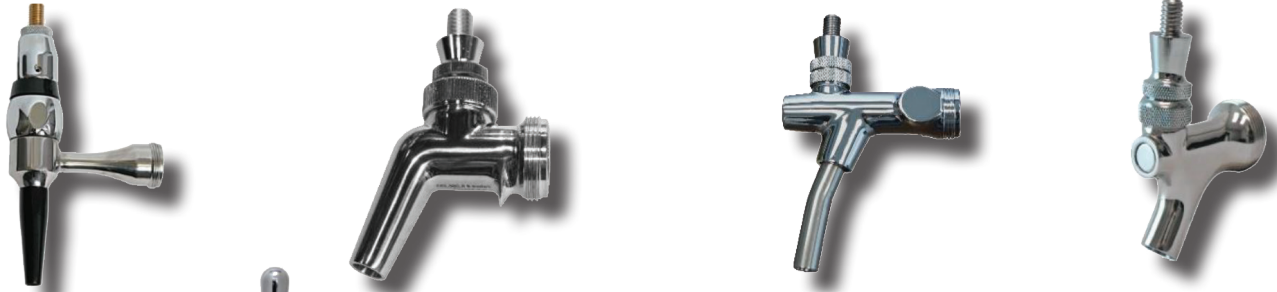

Our solution utilizes a stainless steel .5 micro diffusion stone mounted securely in the keg lid. The diffusion stone carbonates your coffee from the bottom up saving valuable time in the process nitrogenizing your brew. The convenience of the lid mounted diffusion stone allows you to reduce costs by keeping the diffuser "in house" and not shipping it away with your kegged product.

Have a challenging dispensing concept? Let our experienced team create a solution for you!

18L

9L

304 Stainless Steel

QUALITY PRODUCTS YOU CAN TRUST

COFFEE

FAUCETS, DRIP TRAYS & CLAMP ON'S

CBS offers a wide variety of quality 304SS faucets, drip trays & clamp on's. All of our coffee dispensing faucets feature 304SS bodies with SS levers and come with a high polished exterior surface giving you a brilliant finish.